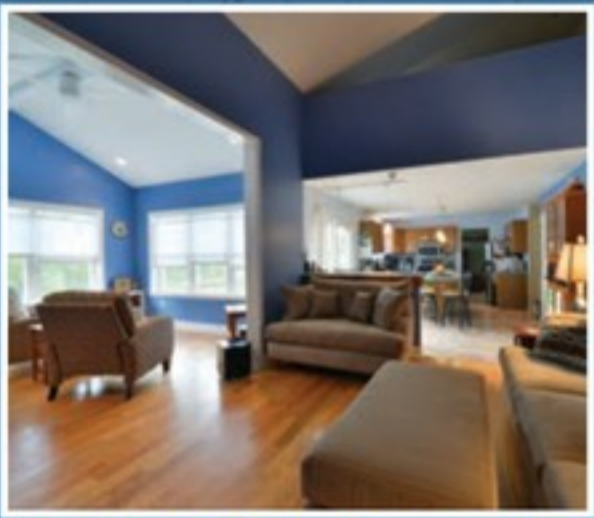

POSAVEK CONSTRUCTION, INC.
Interior Remodeling Up to $50,000
Interior Remodeling Over $50,000
Exterior Remodeling Up to $50,000
Addition Up to $100,000*
610.866.6302
bposavek@posavek.com
posavek.com