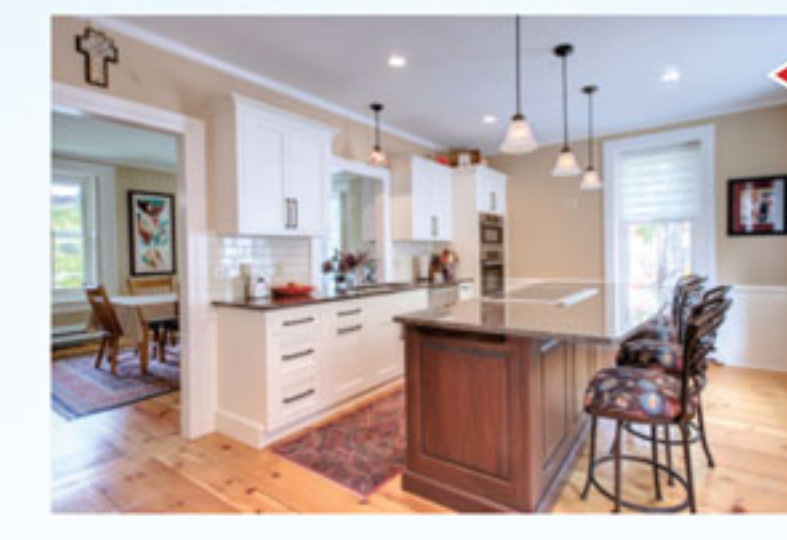

Shafer Construction, LLC
• Project to $10,000
• Historic Renovation
610-442-6912
shaferco@hotmail.com
www.shaferconstructionllc.com

Sorensen Construction, LLC
• Remodeled Kitchen to $50,000
610-298-8098
sorensenconstruction@ptd.net
www.sorensenconstructionllc.com